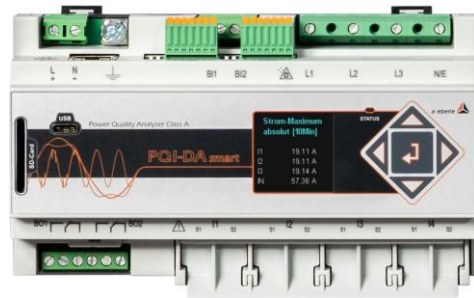

Mounting frame for panel mounting

Art. -No. 564.0435

Model PQI-DA smart

Color: RAL 9004

Dimensions:

Scope of delivery, Art.-No. 564.0435:

- ▶ Monting frame RAL 9004
- ▶ 2 ps. M5 threaded bolts – length 50mm
- ▶ DIN rail for PQI-DA smart – length 191mm
- ▶ 2 ps. M5 screws
- ▶ 2ps 5,4mm washer
- ▶ 2ps 5.2mm Z-washer

Threaded bolt: