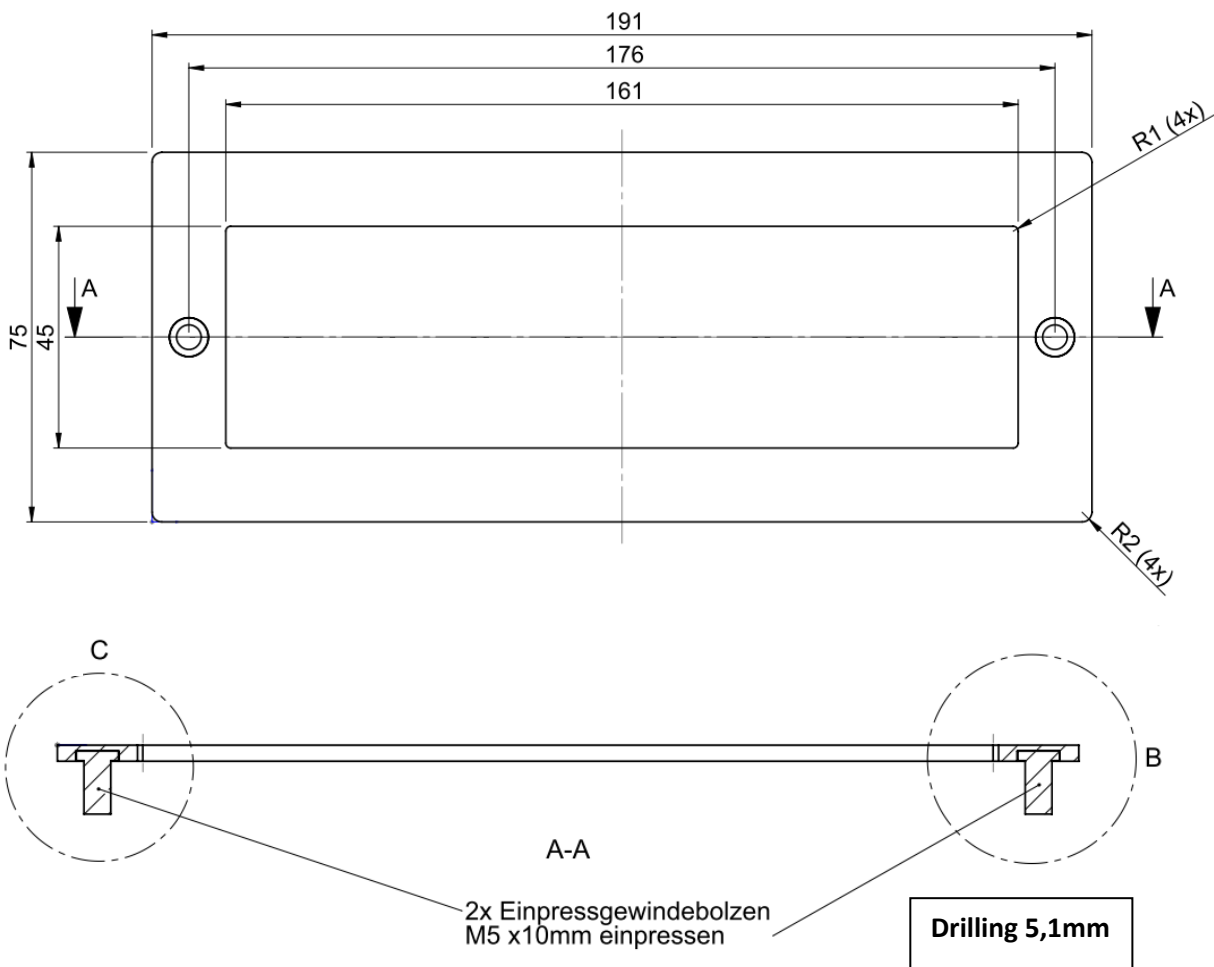

Mounting frame for panel mounting

Art. -No. 564.0435

Model PQI-DA smart

Color: RAL 9004

Dimensions:

Scope of delivery, Art.-No. 564.0435:

- ▶ Monting frame RAL 9004
- ▶ 2 ps. M5 threaded bolts – length 50mm
- ▶ DIN rail for PQI-DA smart – length 191mm
- ▶ 2 ps. M5 screws
- ▶ 2ps 5,4mm washer
- ▶ 2ps 5.2mm Z-washer

Threaded bolt: